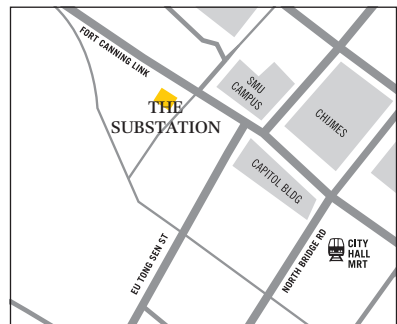

The Substation

45 Armenian Street,
Singapore 179936

MRT

City Hall, Dohoby Ghaut

Bus Services

7, 14, 14A, 14E, 16, 36, 36A, 36B, 61, 77, 106, 111, 124, 128, 131, 147, 162, 162M, 166, 167, 171, 174, 174E, 175, 190, 700, 700A, 851, 857, 961